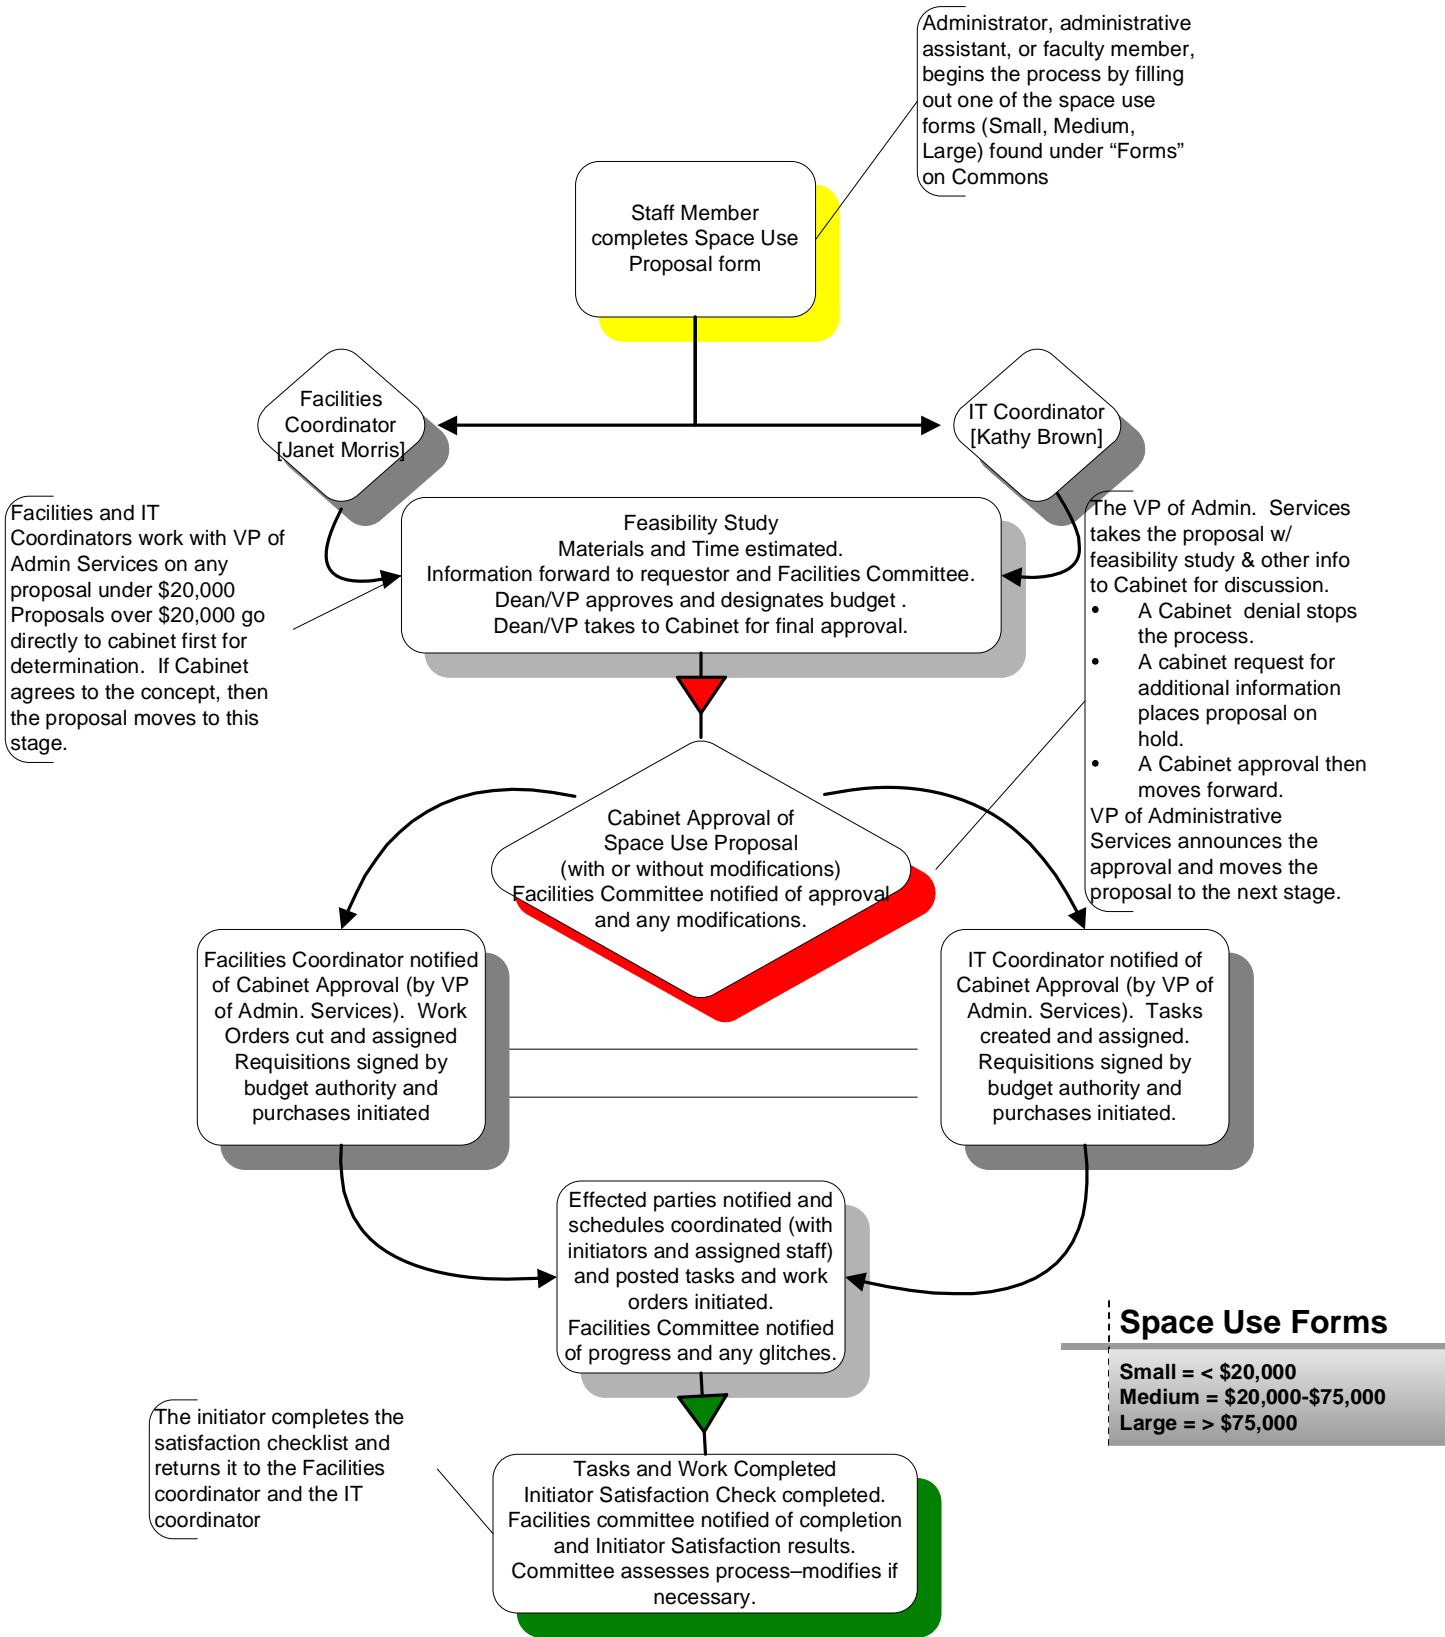

Space Use Proposal Process

1/12/2010

Space Use Forms

Small = < \$20,000
 Medium = \$20,000-\$75,000
 Large = > \$75,000