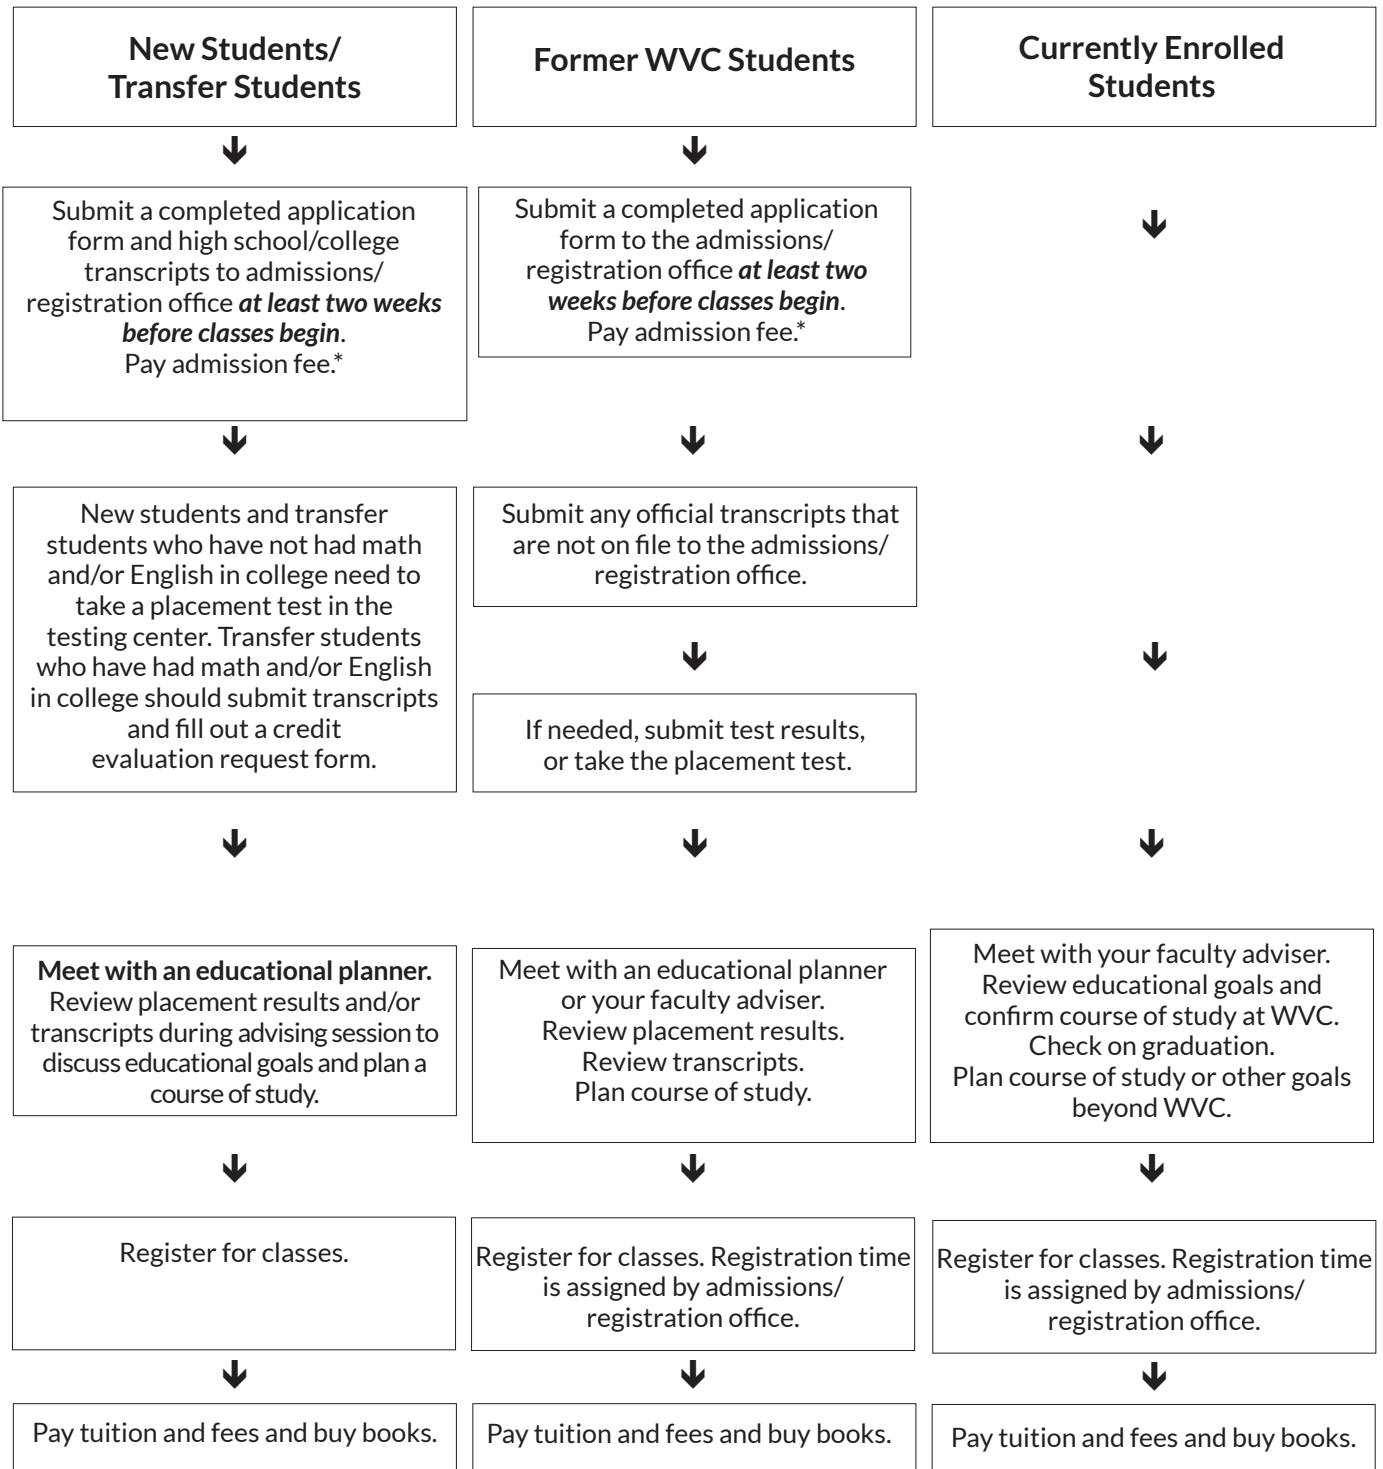

Student Admission/Registration Procedure

The basic procedures for admission and registration at Wenatchee Valley College are provided below. See our website at www.wvc.edu for detailed information.

Note: Students interested in financial aid should contact the financial aid office early in the application process.

*The application process requires a non-refundable, one-time fee of \$25 (excluding Running Start students).