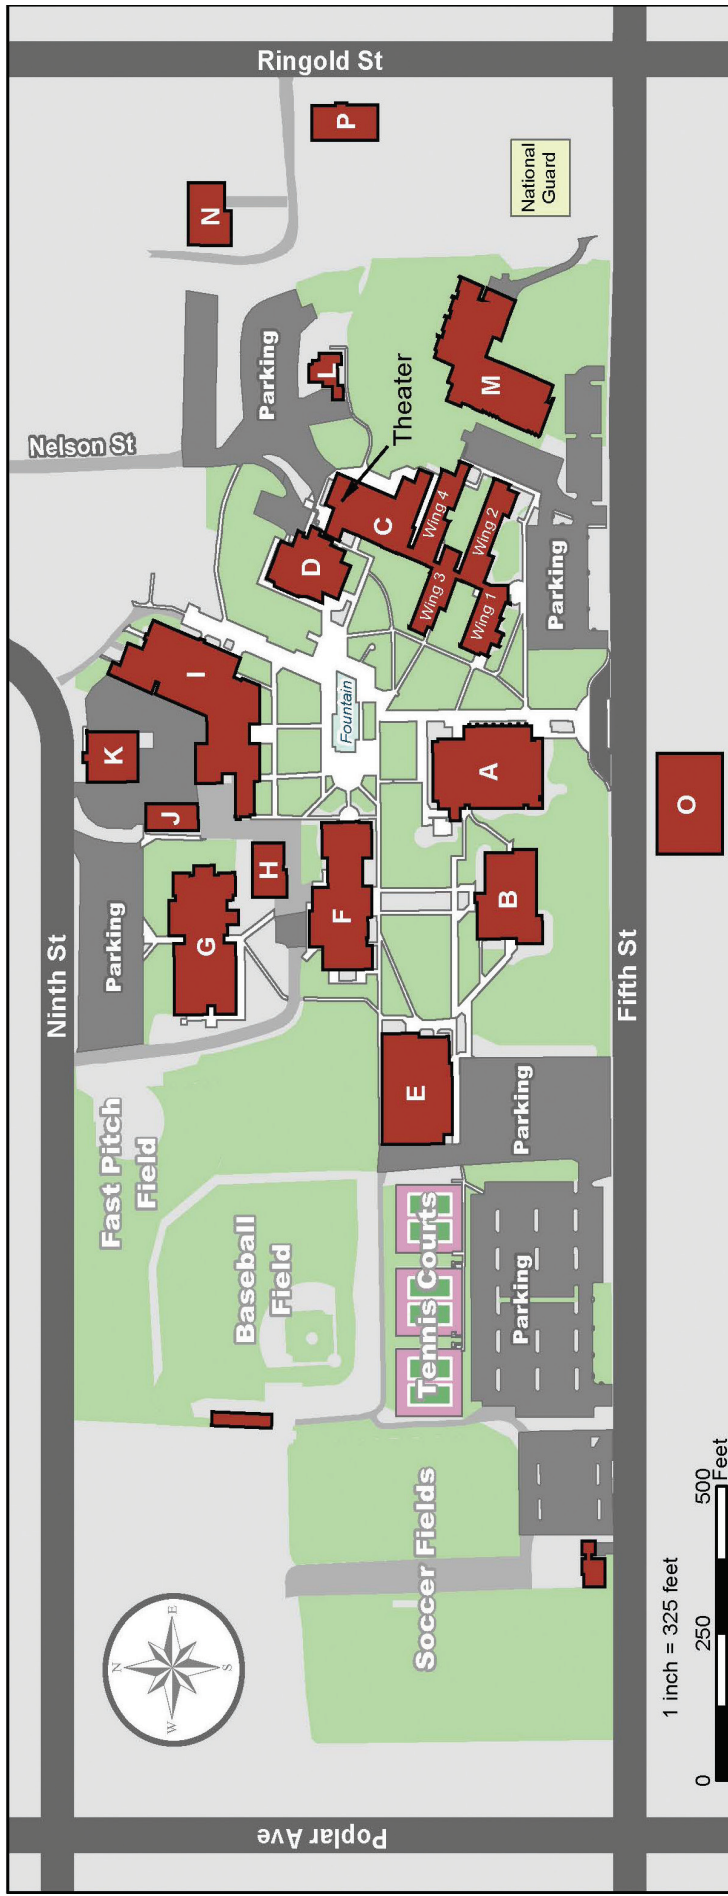

Wenatchee Campus

1300 Fifth Street, Wenatchee

Breathe easy, our campus is now tobacco free.

Building Name	Rooms	Begin
Wells Hall (C)	1000	1500
Music and Art Center (M)	1500	2000
Wenatchi Hall (A)	2000	3000
Eller-Fox Science Center (B)	3000	4000
Smith Gym (E)	4000	5000
Van Tassell Center (F)	5000	6000
Central Washington University (H)	6000	7000
Sexton Hall (G)	7000	8000
Refrigeration Lab (J)	8000	9000
Industrial Technology (K)	8000	9500
Batjer Hall (I)	9000	
Brown Library (D)	9000	
Facilities and Operations (N)	9500	

Building Name	Facilities
A: Wenatchi Hall	Administration, Admissions/Registration, Allied Health, Biology, Business Office, Cashier, Community Relations, Counseling, Educational Planning, Financial Aid, Human Resources, Math, Nursing, Radiologic Technology, Student Access Office, Testing Center, Veterans Office, WVC Foundation
B: Eller-Fox Science Center	Chemistry
C: Wells Hall	CAMP Office, Ceramics Studio, Continuing Education, Instructional Office, Transitional Studies, TRIO Student Support Svcs, WorkFirst, Workforce Grants
D: Brown Library	Tutor Center
E: Smith Gymnasium	Athletic Training Center, Basketball Courts, Fitness Lab
F: Van Tassell Center	Advising Drop-In, Bookstore, Café, Diversity, Equity and Inclusion Office, International Students, Running Start, Student Lounge, Student Programs
G: Sexton Hall (MAC)	Computer Technology, Business Computer Tech., Robert Graves Gallery, WriteLab
H: Central Washington University	Art, MAC Gallery, Music, The Grove Recital Hall
I: Batjer Hall	Agriculture, Automotive
J: Environmental Systems and Refrigeration Tech.	
K: Industrial Technology	
L: Wells House	
M: Music and Art Center (MAC)	Art, MAC Gallery, Music, The Grove Recital Hall
N: Facilities and Operations	Shipping & Receiving
O: Residence Hall	
P: Technology	